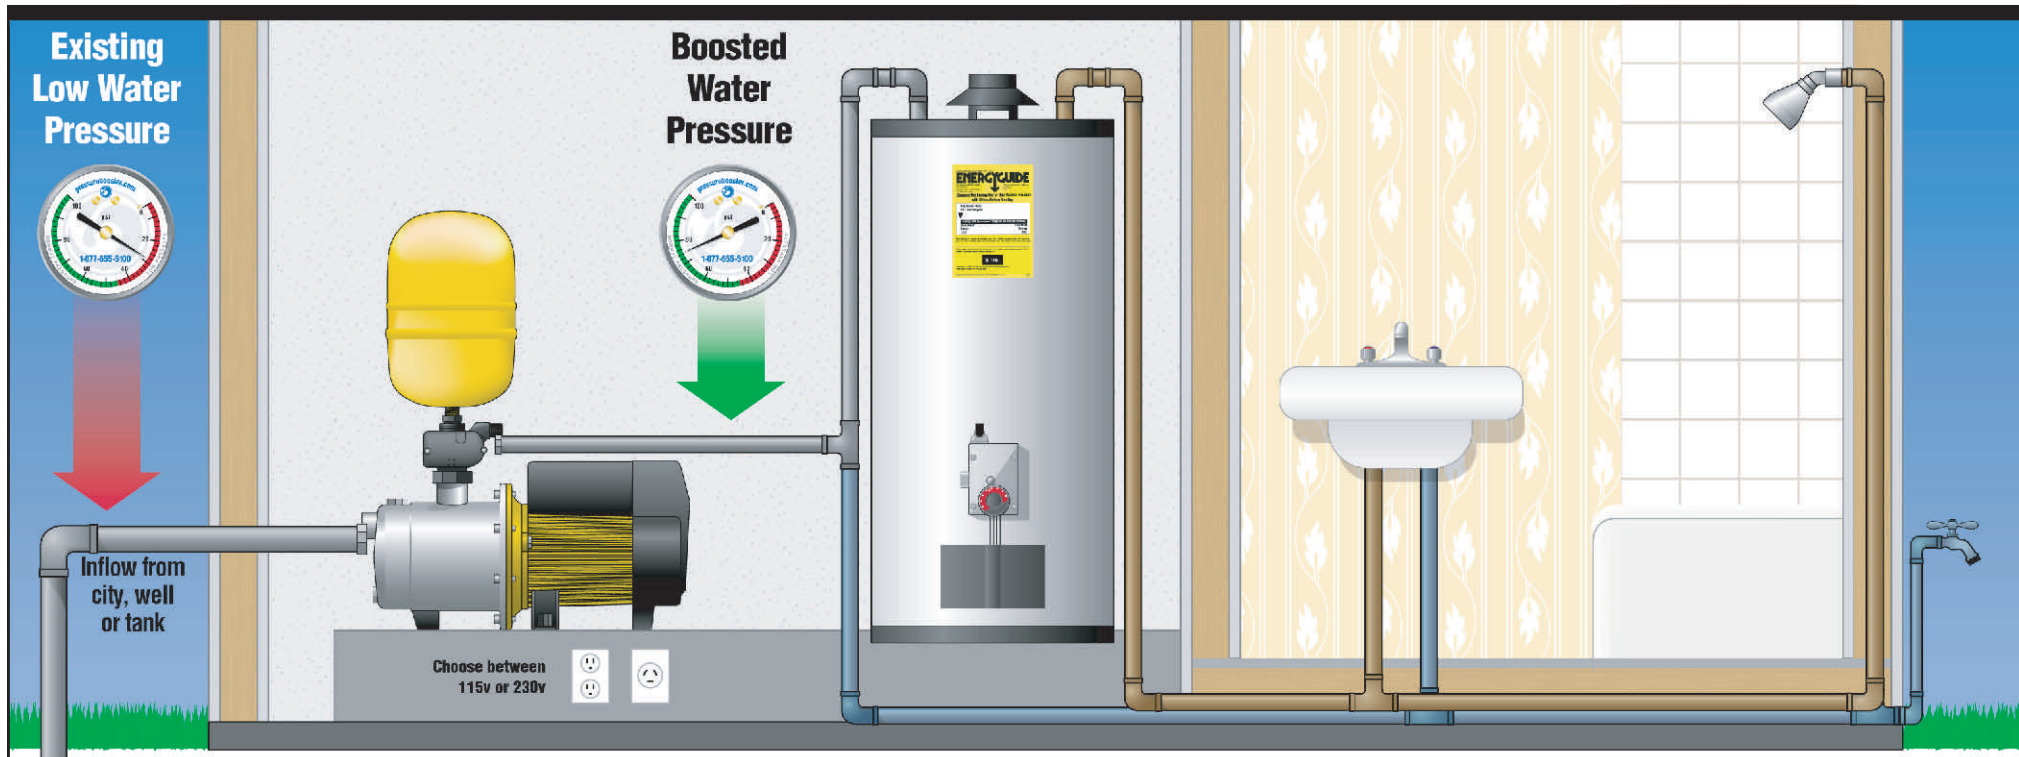

Pump Models and Flow Rates

Model	Existing Water Pressure (psi)	Boosted Water Pressure (psi)	Boosted Water Pressure per Number of Open Water Outlets (ㄣ = faucet, shower, hose, toilet, etc.)						
			1 ㄣ	2 ㄣ	3 ㄣ	4 ㄣ	5 ㄣ	6 ㄣ	7 ㄣ
3/4 HP 115v (adds 52 psi)	20	72	69	66	63	59	54	49	45
	30	82	79	76	73	69	64	59	55
	40	92	89	86	83	79	74	69	65
1 HP 230v (adds 72 psi)	20	92	89	86	83	79	74	69	65
	30	102	99	96	93	89	84	79	75
	40	112	109	106	103	99	94	89	85